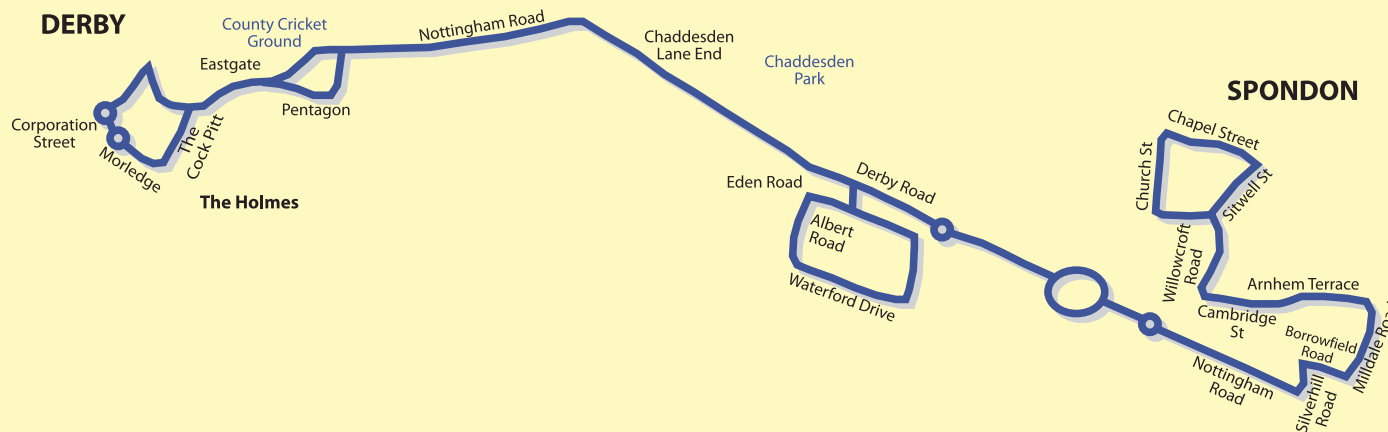

Derby - Littleover - Mickleover - Haven Baulk Avenue

SERVICE 35 MONDAYS TO FRIDAYS

This service is 'Hail & Ride' on sections of route from Middleton Avenue to Kings Drive and from Kipling Drive to Haven Baulk Avenue

No service on Saturdays, Sundays and Bank Holidays

SERVICE
35

Derby to Littleover
Haven Baulk Avenue

notts+derby

Commencing 5th September 2011

Working with Notts & Derby to keep the
35 bus service - information sponsored
by Littleover Neighbourhood Board

Derby - Chaddesden - Waterford Drive - Spondon

SERVICE 19 MONDAYS TO FRIDAYS

City Centre , Corporation Street		10.05	12.30	13.30
Chaddesden , Lane End		10.11	12.36	13.36
Waterford Drive/Cavan Drive		10.15	12.40	13.40
Arnhem Terrace/Edmund Road		10.20	12.47	13.47
Spondon , Sitwell Street		10.25	12.50	13.50
Willowcroft Road	9.30	10.30	12.55	13.55
Arnhem Terrace/Edmund Road	9.32	10.32	12.57	13.57
Nottingham Road/Anglers Lane	9.35	10.35	13.00	14.00
Waterford Drive/Cavan Drive	9.42	10.42	13.07	14.07
Chaddesden , Lane End	9.46	10.46	13.11	14.11
City Centre , Corporation Street	9.53	10.53	13.18	14.18

No service on Saturdays, Sundays and Bank Holidays

SERVICE 19

Derby to Spondon via Chaddesden covering Albert Road Estate and Arnhem Terrace

notts+derby

Commencing 5th September 2011

Working with Notts & Derby to keep the 19 bus service - information sponsored by Chaddesden and Spondon Neighbourhood Boards